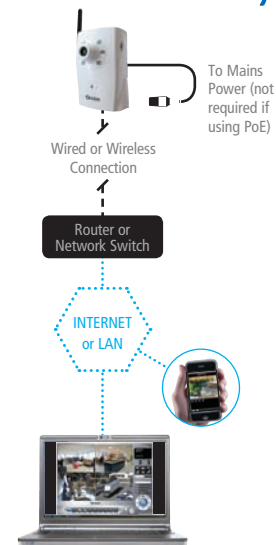

## How it works

To Mains Power (not required if using PoE)

The camera turns video & audio into data & transmits this data digitally over a Network connection

Simply connect the camera to your Network Switch or straight to your Router - Just plug in & go!