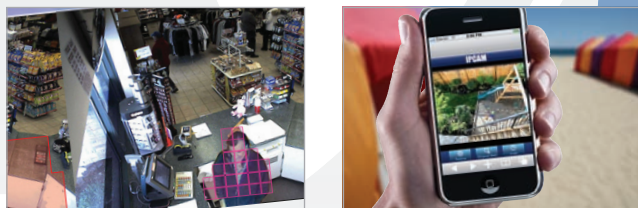

With a wide selection of cameras in the range, choosing the perfect system for your premises is easy!

See the table overleaf for details on selecting cameras.

Features

Easy 'Plug and Play' installation

High Definition 1.3 Megapixel images for the best resolution - 3x better than standard IP and CCTV cameras

Triple compression technology including H264 for the highest quality image and lowest bandwidth - up to 4x better performance than MPEG4 based cameras

View from any compatible 3G Mobile Phone

Remote Viewing from anywhere in the world via a Windows PC or Apple Mac