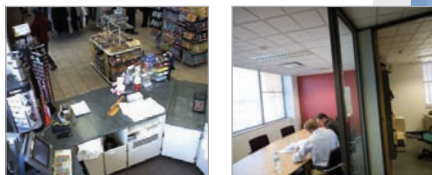

Protect your Office or Business premises around the clock, and even check up on your cameras from your PC or compatible 3G Mobile Phone while out to dinner or from the other side of the world.