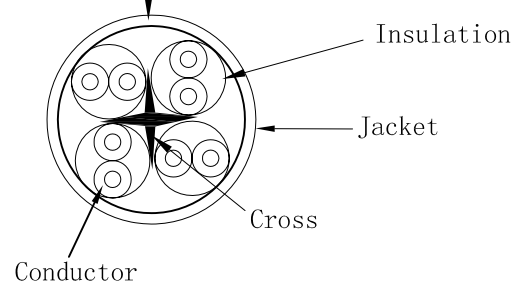

1	2	3	4	5	6	7	8	9	10	
CUSTOMER NAME						DATE	REV	DESCRIPTION		BY
CUSTOMER Part No.						2019.02.20	A/0	NEW		XHX

P1

P2

Marking: CAT.6 U/UTP INSTALLATION OUTDOOR CABLE 23AWGX4P CONFORMS TO ANSI/TIA-568-C.2 & ISO/IEC 11801 ED.2

orange 2	green 3
white/orange	white/green
blue 1	brown 4
white/blue	white/brown

Conductor		Bare Copper 23AWG
Insulation		Thickness:MIN at any point:0.20mm MAX AVG:0.24mm Diameter:1.03±0.06mm
Jacket	LDPE	Thickness:MIN at any point:0.46mm MAX AVG:0.55mm Diameter:6.1±0.1mm
Wire	CAT.6 UTP (With Corss) SLD 23AWG*4P	
Plug	Gold flush YU-02	
Color	BK	
Length	2000 +15mm -20mm	

NOTE:
1.ELECTRICAL TEST:
<1> 100% OPEN SHORT & MISS WIRE TEST.

Prat.No			
Description	CAT.6 UTP (With Corss) SLD 23AWG*4P LDPE		
UNIT	mm	APPROVAL	CHECKER
PAGE	1/1	鐘曙光	XHX
Draw.No			