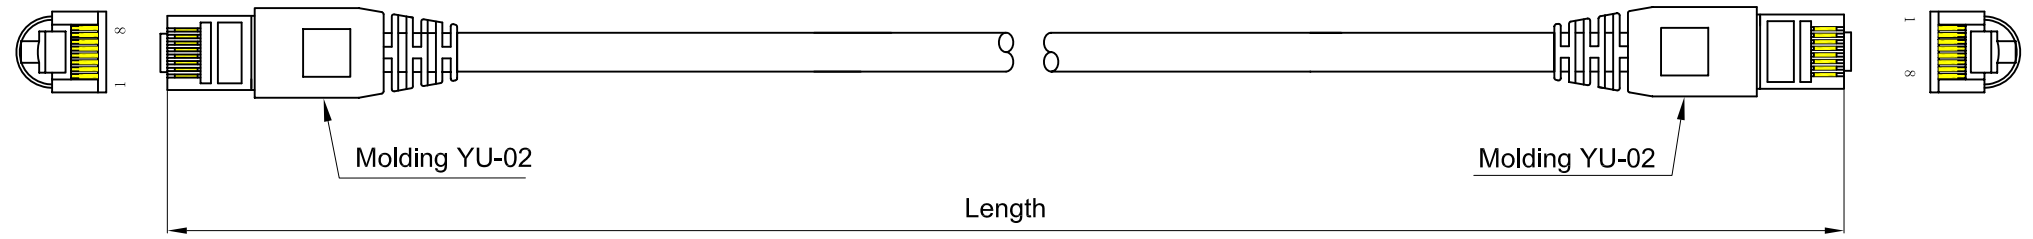

1	2	3	4	5	6	7	8	9	10	
CUSTOMER NAME						DATE	REV	DESCRIPTION		BY
CUSTOMER Part No.						2019.02.20	A/0	NEW		XHX

P1

P2

Marking: CAT.6 U/UTP INSTALLATION OUTDOOR CABLE 23AWGX4P CONFORMS TO ANSI/TIA-568-C.2 & ISO/IEC 11801 ED.2

orange 2	green 3
white/orange	white/green
blue 1	brown 4
white/blue	white/brown

Conductor		Bare Copper 23AWG
Insulation		Thickness:MIN at any point:0.20mm MAX AVG:0.24mm Diameter:1.03±0.06mm
Jacket	LDPE	Thickness:MIN at any point:0.46mm MAX AVG:0.55mm Diameter:6.1±0.1mm
Wire	CAT.6 UTP (With Corss) SLD 23AWG*4P	
Plug	Gold flush YU-02	
Color	BK	
Length	2000 +15mm -20mm	

NOTE:
1.ELECTRICAL TEST:
<1> 100% OPEN SHORT & MISS WIRE TEST.

Prat.No			
Description	CAT.6 UTP (With Corss) SLD 23AWG*4P LDPE		
UNIT	mm	APPROVAL	CHECKER
PAGE	1/1	鐘曙光	XHX
Draw.No			